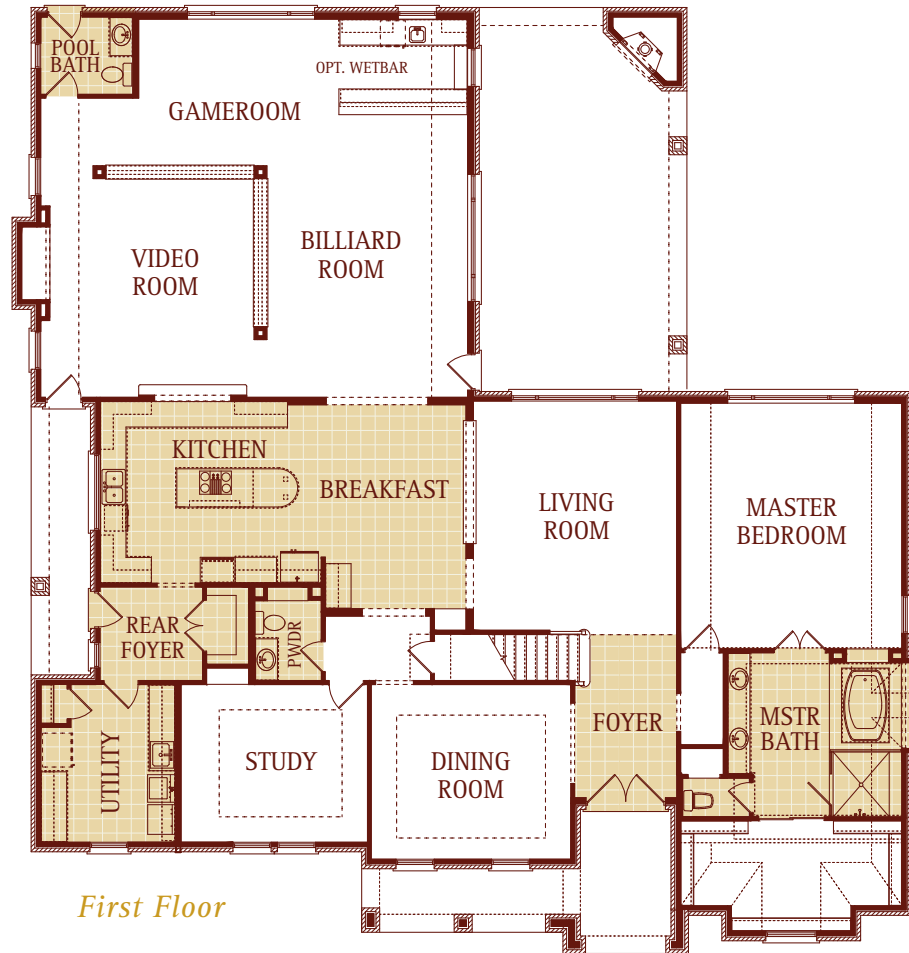

The Richmond

5074 Square Feet

4 BEDROOMS

3 1/2 BATHS & POOL BATH

3 CAR DETACHED GARAGE

THE RICHMOND