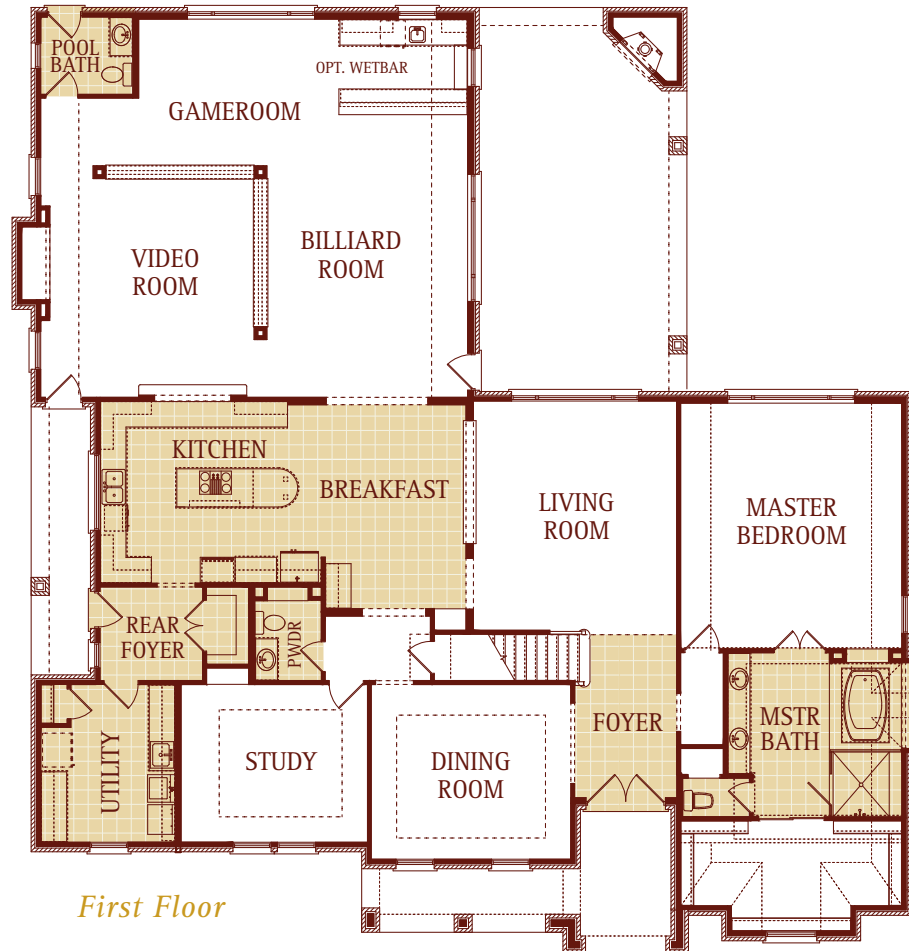

The Richmond

5074 Square Feet

4 BEDROOMS

3 1/2 BATHS & POOL BATH

3 CAR DETACHED GARAGE

THE RICHMOND