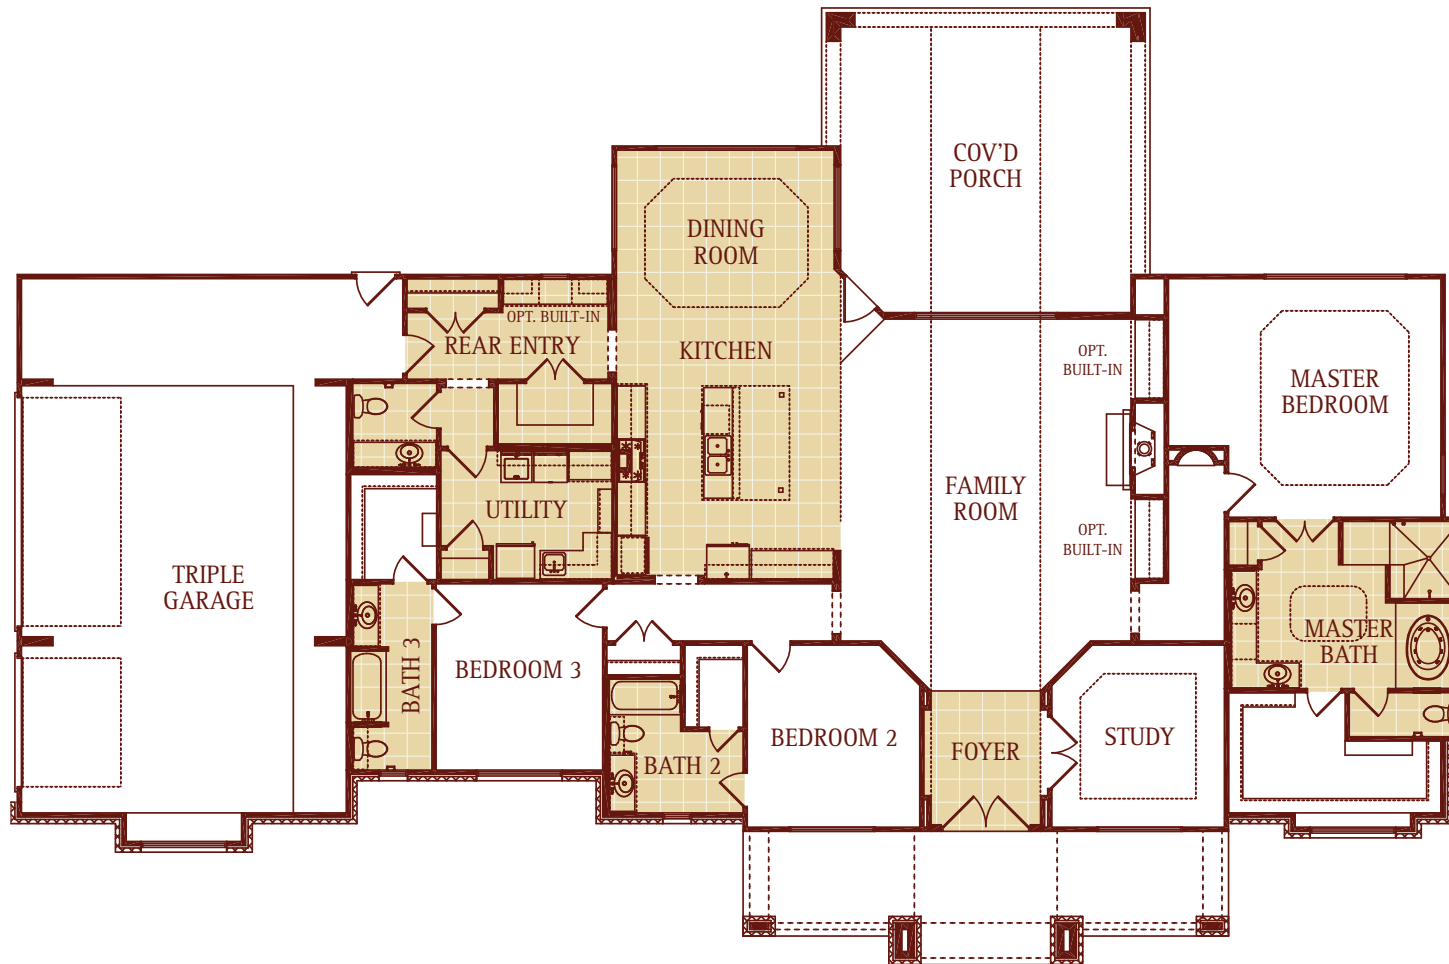

# The Camden

3017 Square Feet

3 BEDROOMS

3 1/2 BATHS

TRIPLE GARAGE

REAR COVERED PORCH

Optional Fireplace  
At Rear Porch

**THE CAMDEN**