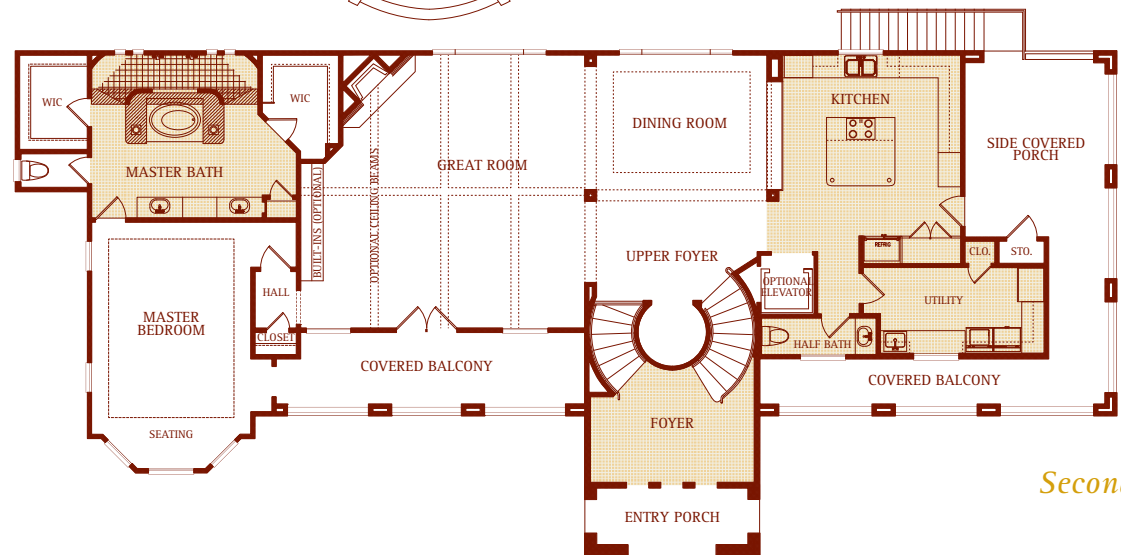

*First Floor*

# The Spicewood

4432 Square Feet

- 4 BEDROOMS
- 3 FULL AND 2 HALF BATHS
- COVERED PORCH
- BALCONY
- 2 CAR GARAGE

*Second Floor*

**THE SPICEWOOD**