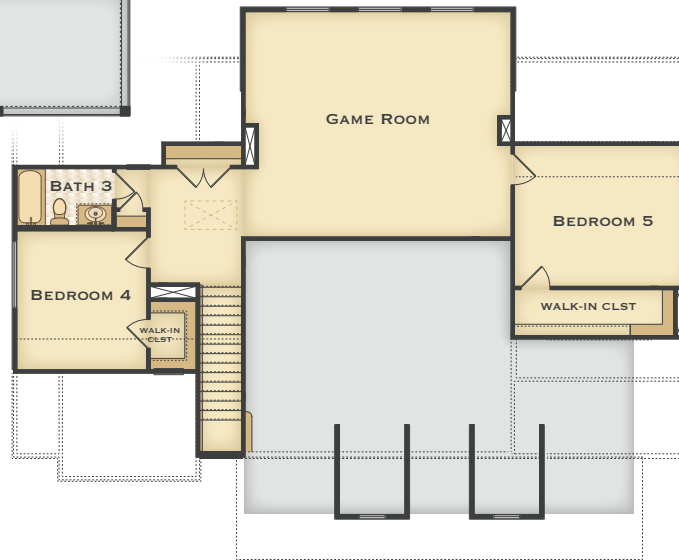

FIRST FLOOR

Lone Star

3,231 sq ft

5 BEDROOMS

3 BATHS

FRONT COVERED PORCH

REAR COVERED PORCH

SECOND FLOOR

ELEVATION A

ELEVATION B

LONE STAR