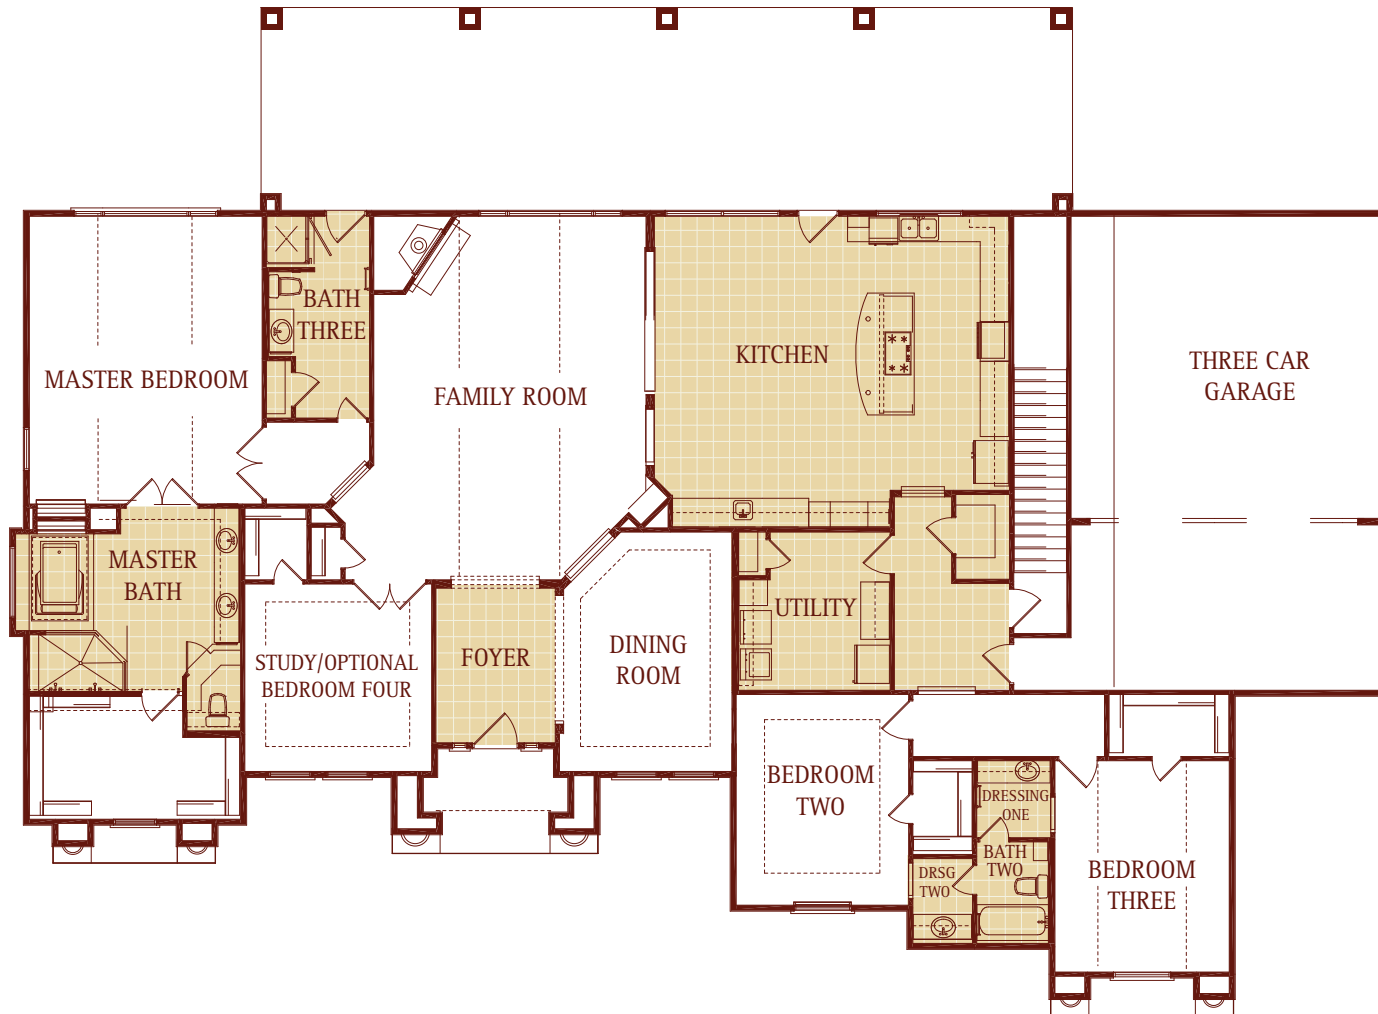

# The Medina

3247 Square Feet

3 BEDROOMS

3 BATHS

FRONT COVERED PORCH

REAR COVERED PORCH

3 CAR GARAGE

**THE MEDINA**