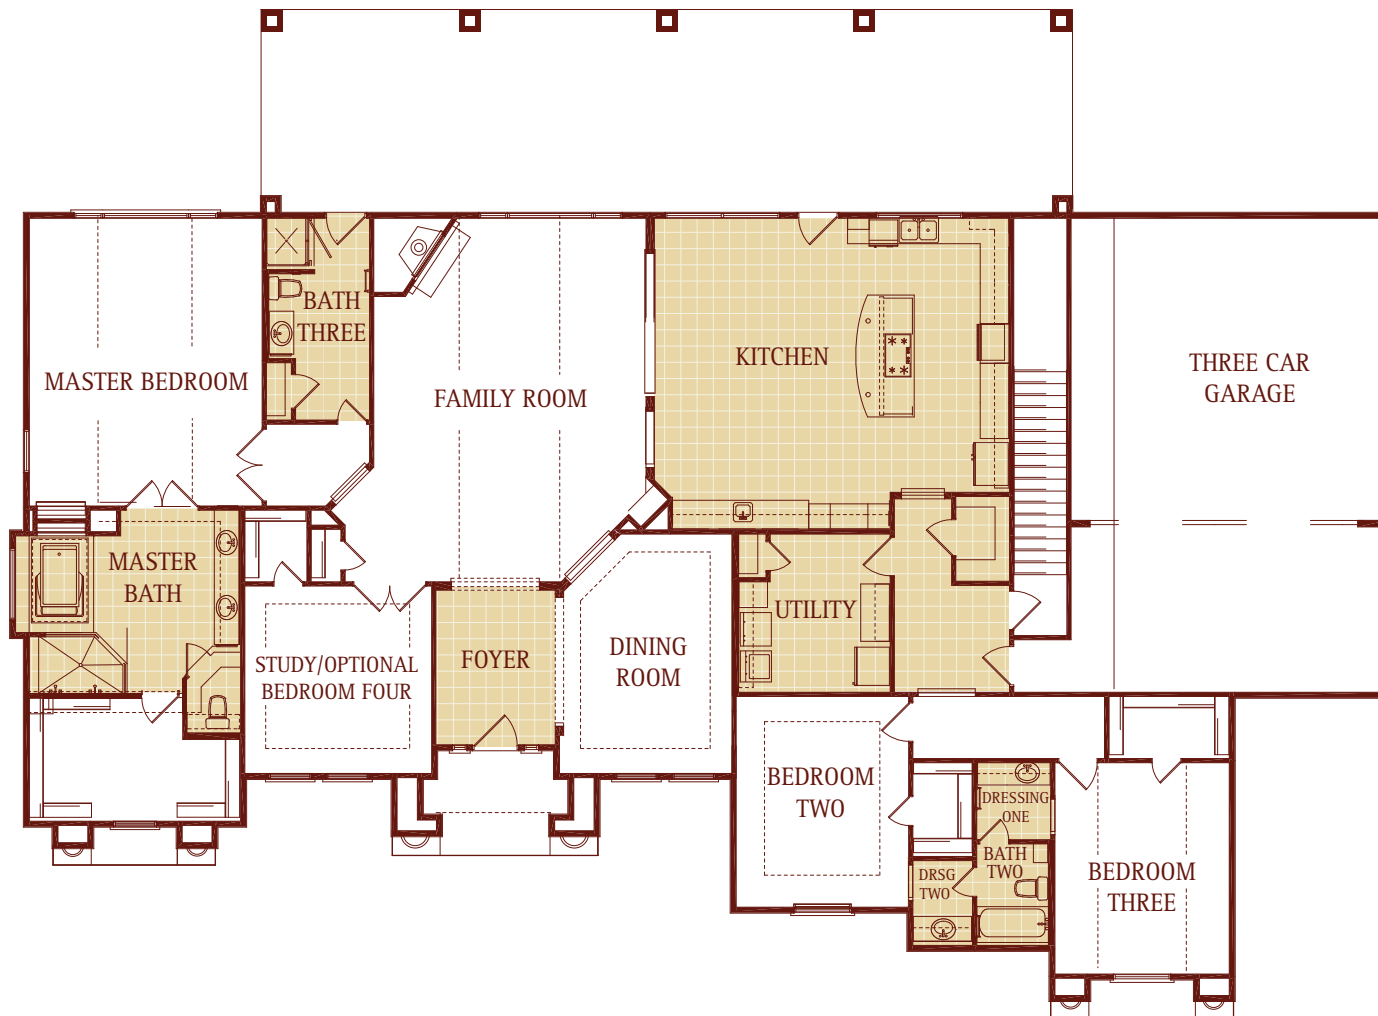

# The Medina

3247 Square Feet

3 BEDROOMS

3 BATHS

FRONT COVERED PORCH

REAR COVERED PORCH

3 CAR GARAGE

**THE MEDINA**