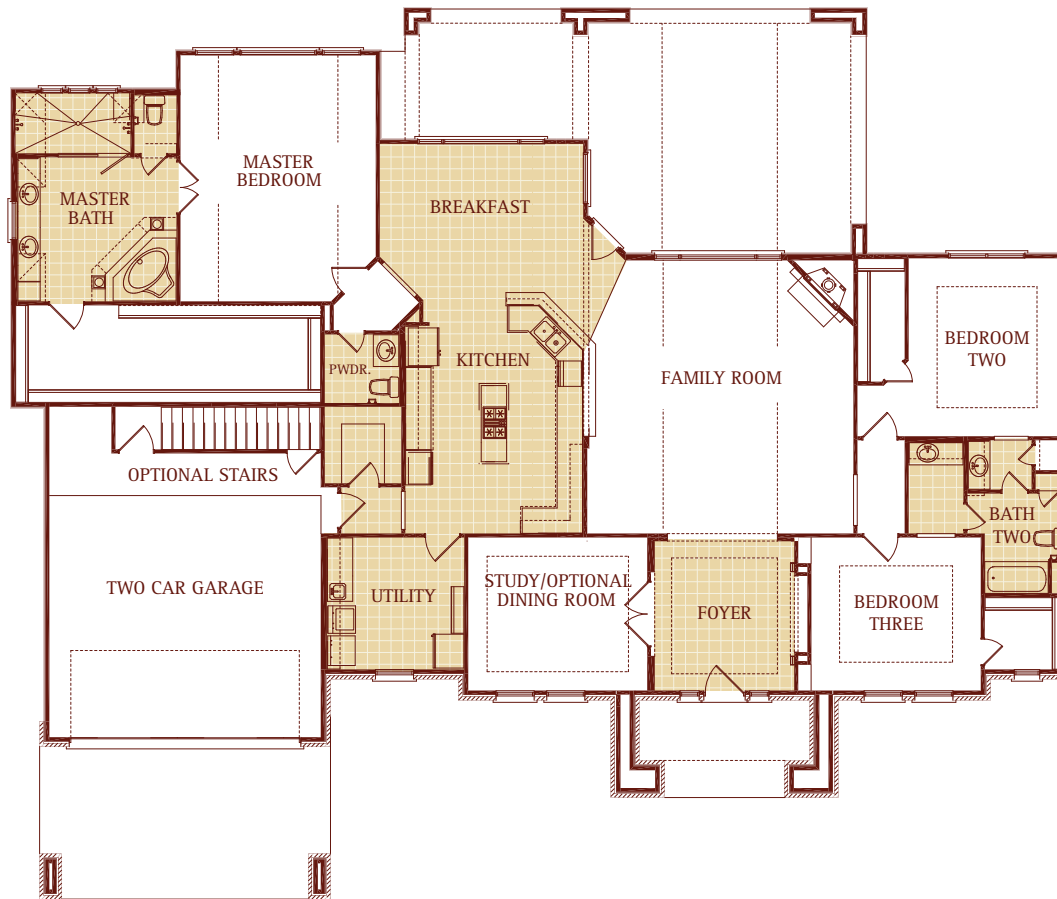

# The Presidio

2907 Square Feet

3 BEDROOMS

2 1/2 BATHS

FRONT COVERED PORCH

REAR COVERED PORCH

2 CAR GARAGE

Optional Rear Patio Door Unit  
and Optional Outdoor Fireplace

Optional Dining Room

**THE PRESIDIO**