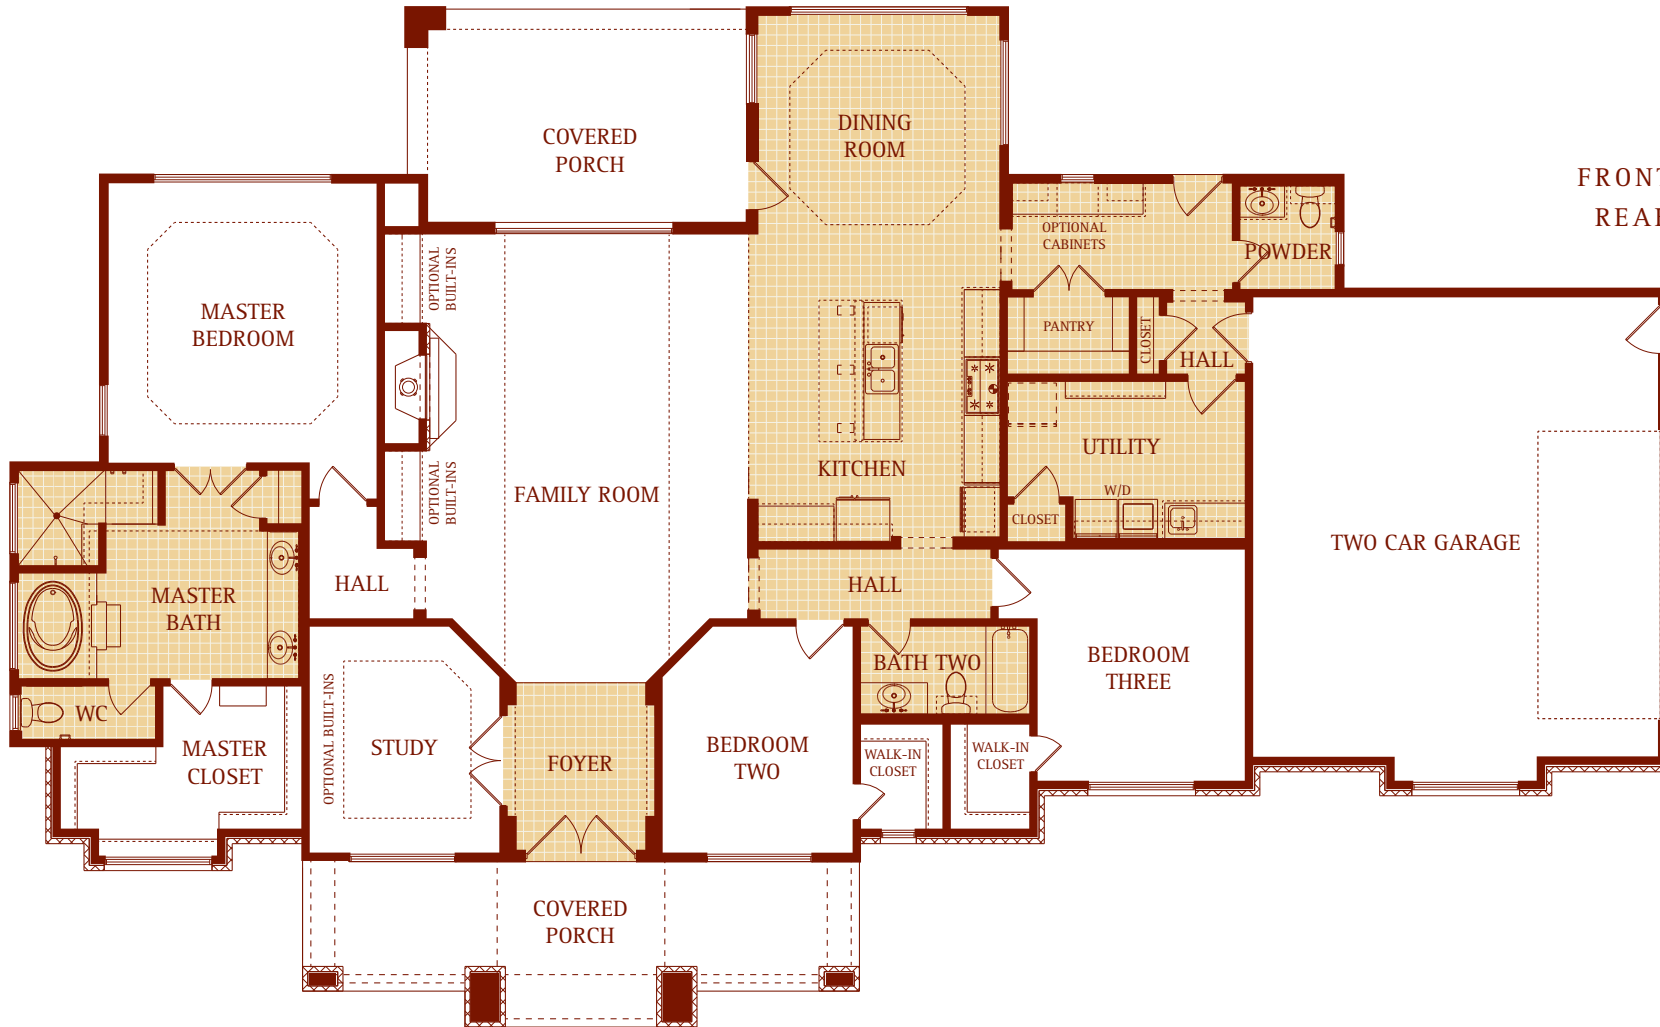

The Burton

2599 Square Feet

3 BEDROOMS

2 1/2 BATHS

FRONT COVERED PORCH

REAR COVERED PORCH

2 CAR GARAGE

THE BURTON