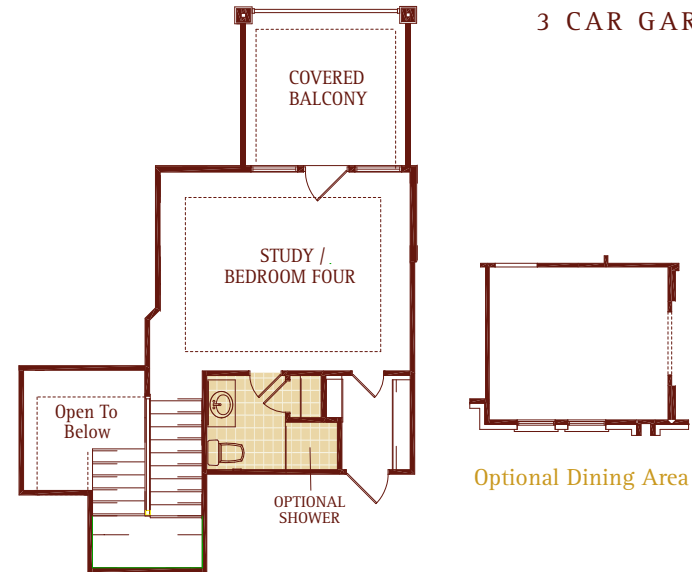

# The Dominion

3295 Square Feet

4 BEDROOMS

3 BATHS

REAR COVERED PORCH

FRONT COVERED PORCH

SECOND FLOOR BALCONY

3 CAR GARAGE

First Floor

Second Floor

Optional Dining Area

**THE DOMINION**