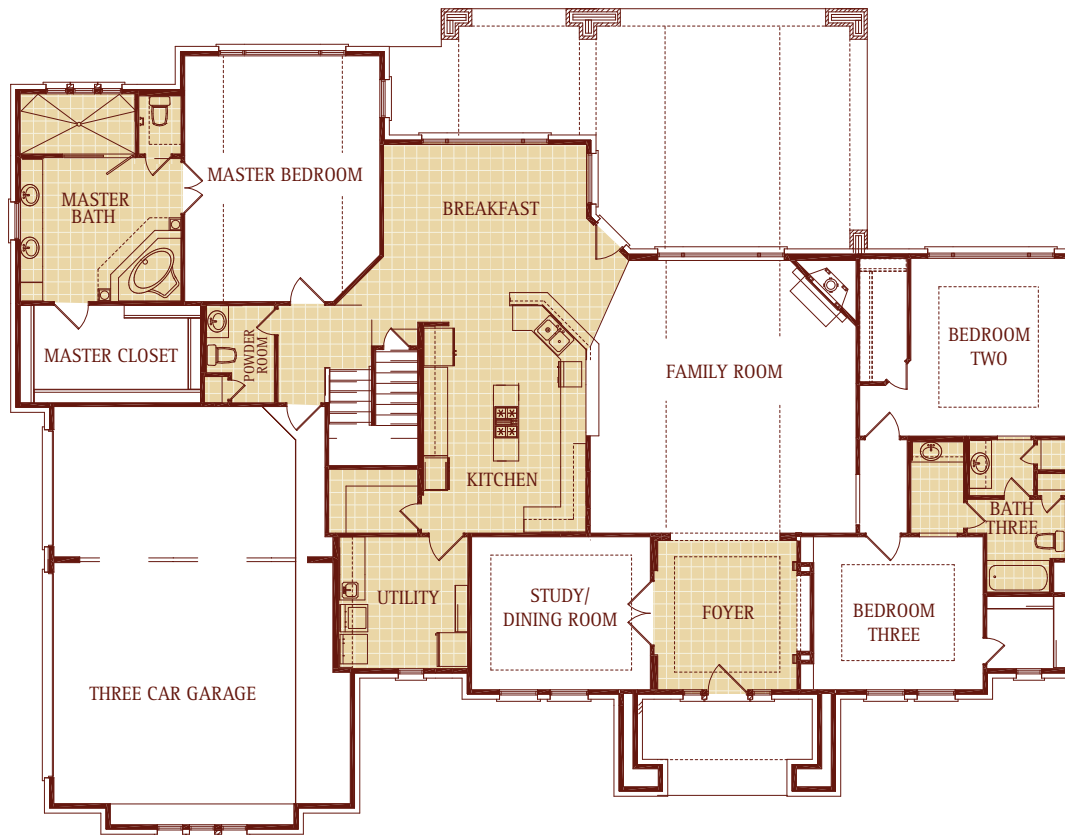

# The Dominion

3295 Square Feet

4 BEDROOMS

3 BATHS

REAR COVERED PORCH

FRONT COVERED PORCH

SECOND FLOOR BALCONY

3 CAR GARAGE

First Floor

Second Floor

Optional Dining Area

**THE DOMINION**