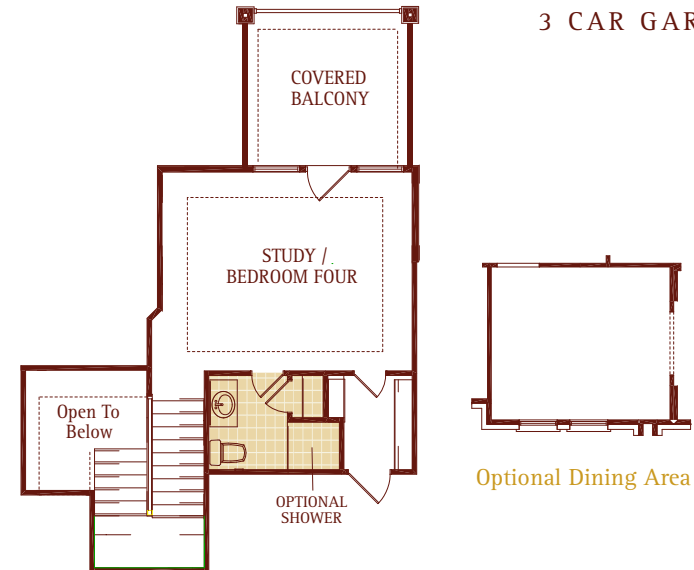

The Dominion

3295 Square Feet

4 BEDROOMS

3 BATHS

REAR COVERED PORCH

FRONT COVERED PORCH

SECOND FLOOR BALCONY

3 CAR GARAGE

First Floor

Second Floor

Optional Dining Area

THE DOMINION