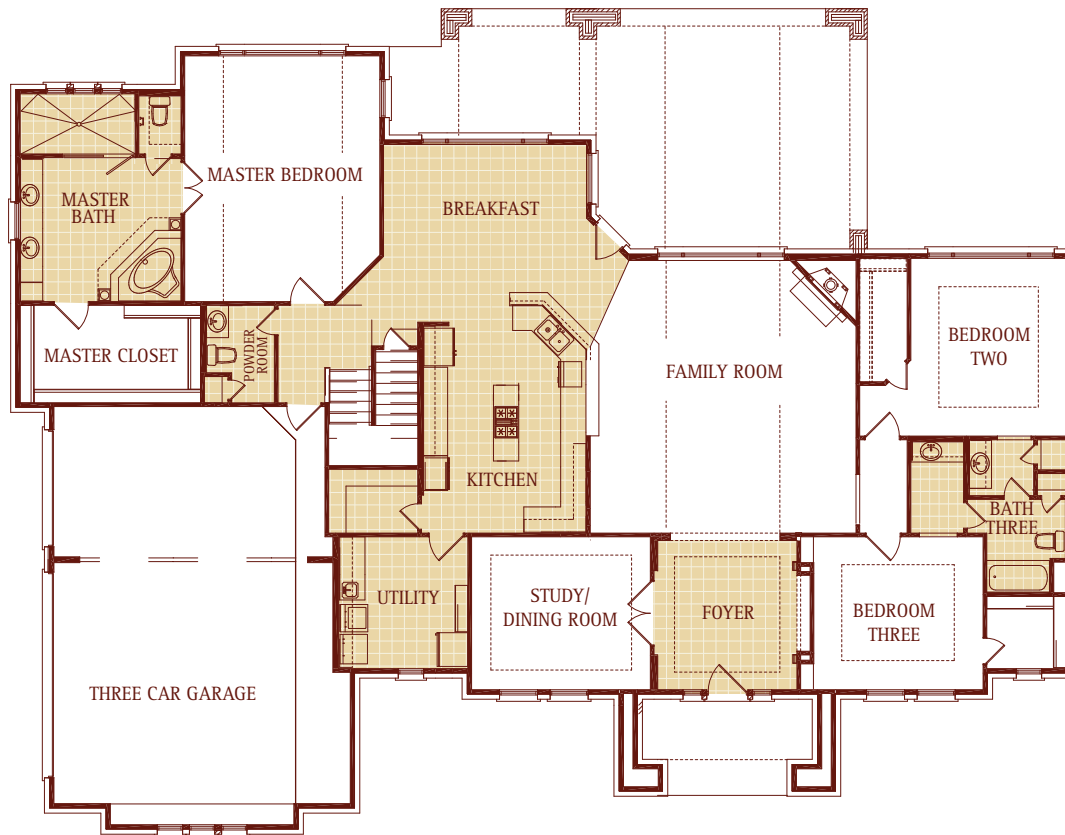

The Dominion

3295 Square Feet

4 BEDROOMS

3 BATHS

REAR COVERED PORCH

FRONT COVERED PORCH

SECOND FLOOR BALCONY

3 CAR GARAGE

First Floor

Second Floor

Optional Dining Area

THE DOMINION