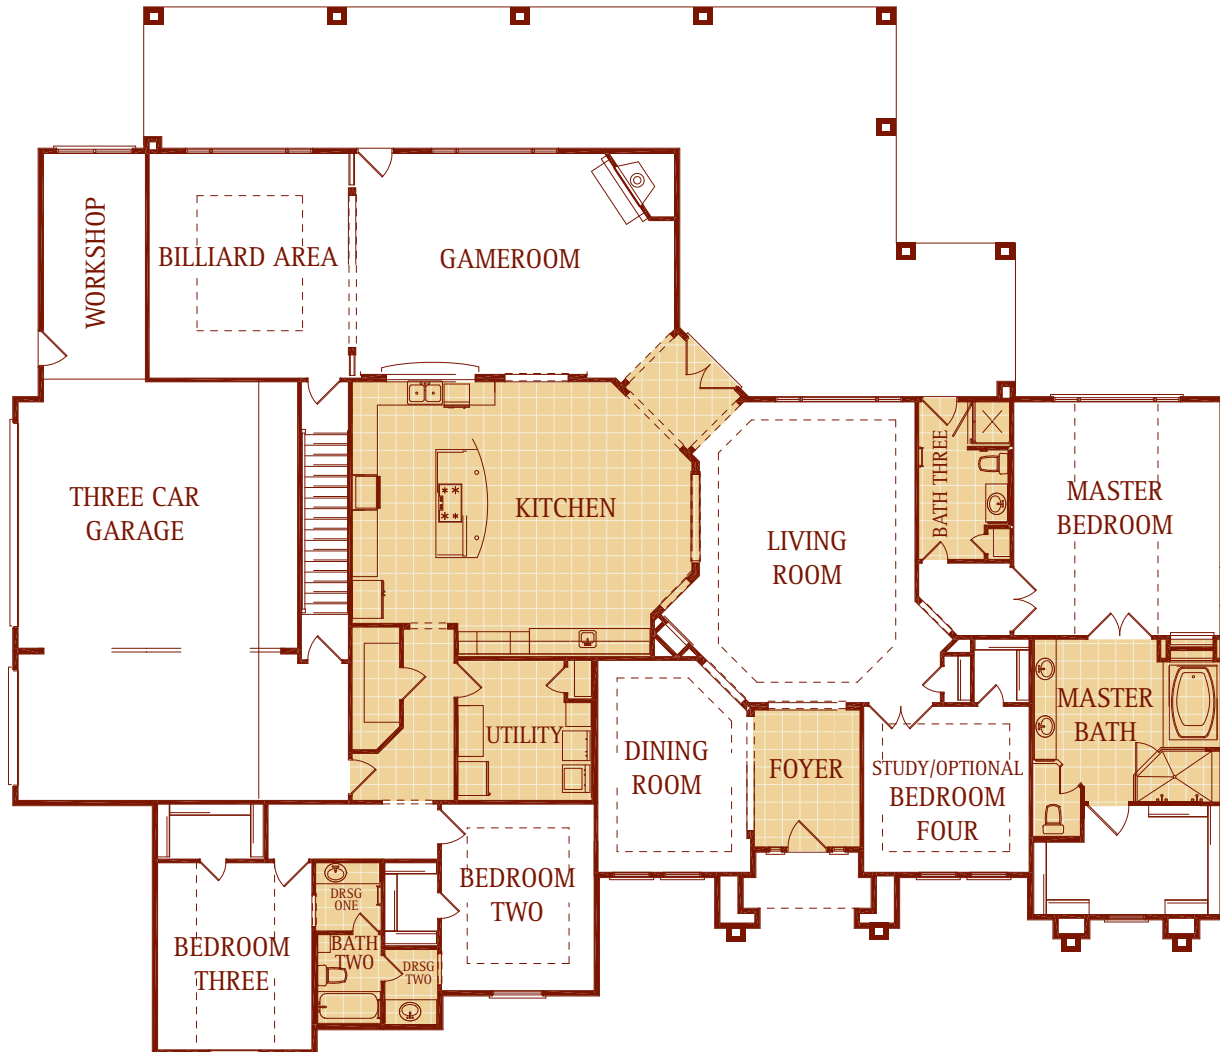

# The Del Rio

3954 Square Feet

- 3 BEDROOMS
- 3 BATHS
- FRONT COVERED PORCH
- REAR COVERED PORCH
- 3 CAR GARAGE

Optional Fireplace  
At Master Bath

**THE DEL RIO**