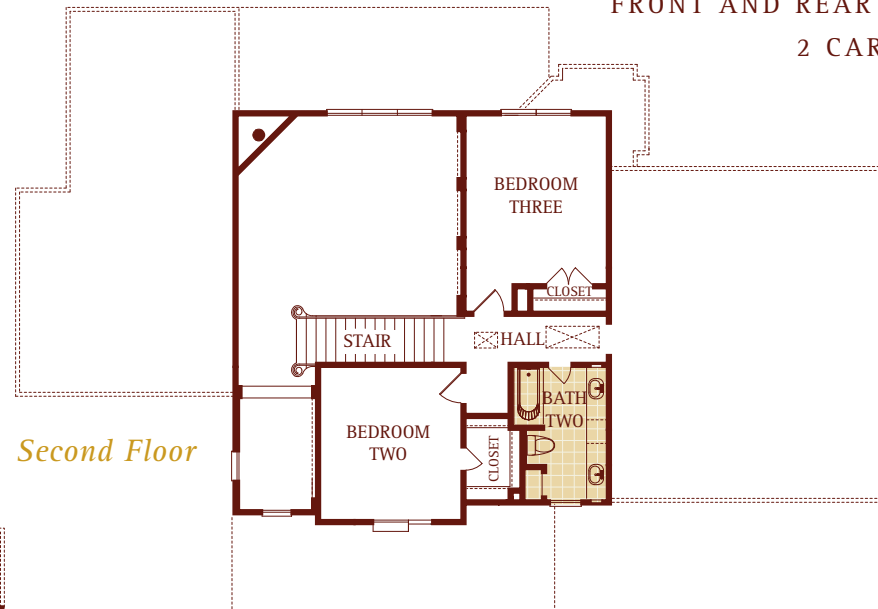

# The Bellville

2301 Square Feet

3 BEDROOMS

2 1/2 BATHS

FRONT AND REAR PORCHES

2 CAR GARAGE

First Floor

Second Floor

Bonus Room (Option One) 344 sf

Bonus Room (Option Two) 399 sf

**THE BELLVILLE**