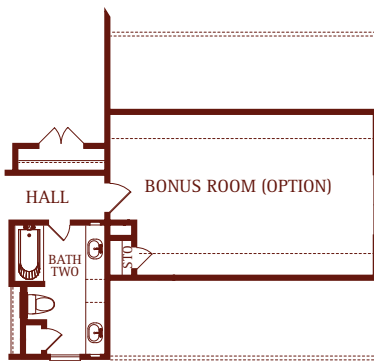

# The Bellville

2301 Square Feet

3 BEDROOMS

2 1/2 BATHS

FRONT AND REAR PORCHES

2 CAR GARAGE

First Floor

Second Floor

Bonus Room (Option One) 344 sf

Bonus Room (Option Two) 399 sf

**THE BELLVILLE**