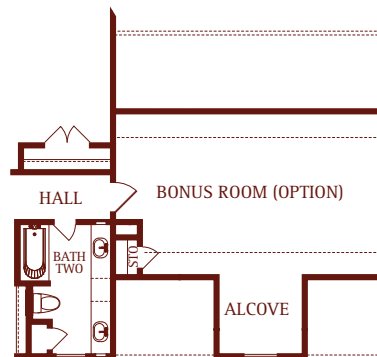

# The Bellville

2301 Square Feet

3 BEDROOMS

2 1/2 BATHS

FRONT AND REAR PORCHES

2 CAR GARAGE

First Floor

Second Floor

Bonus Room (Option One) 344 sf

Bonus Room (Option Two) 399 sf

**THE BELLVILLE**