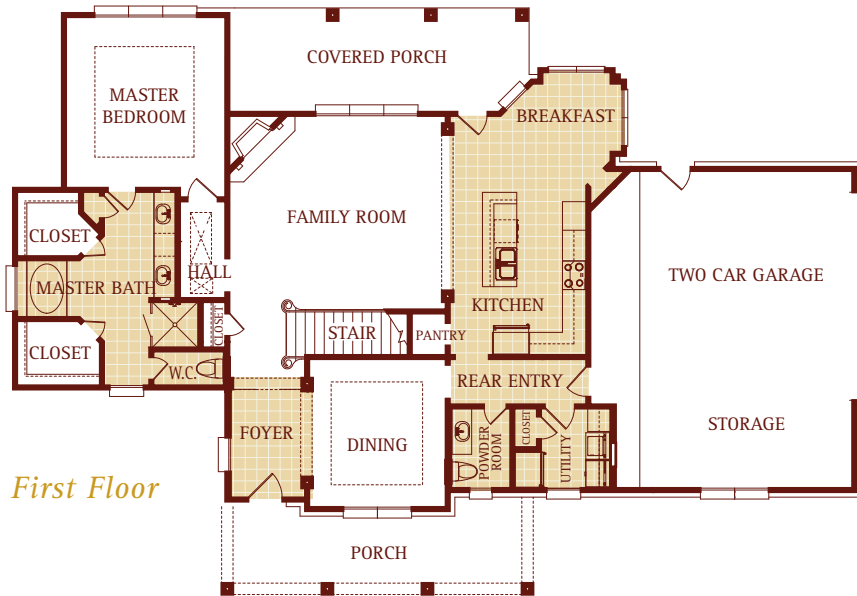

# The Bellville

2301 Square Feet

3 BEDROOMS

2 1/2 BATHS

FRONT AND REAR PORCHES

2 CAR GARAGE

First Floor

Second Floor

Bonus Room (Option One) 344 sf

Bonus Room (Option Two) 399 sf

**THE BELLVILLE**