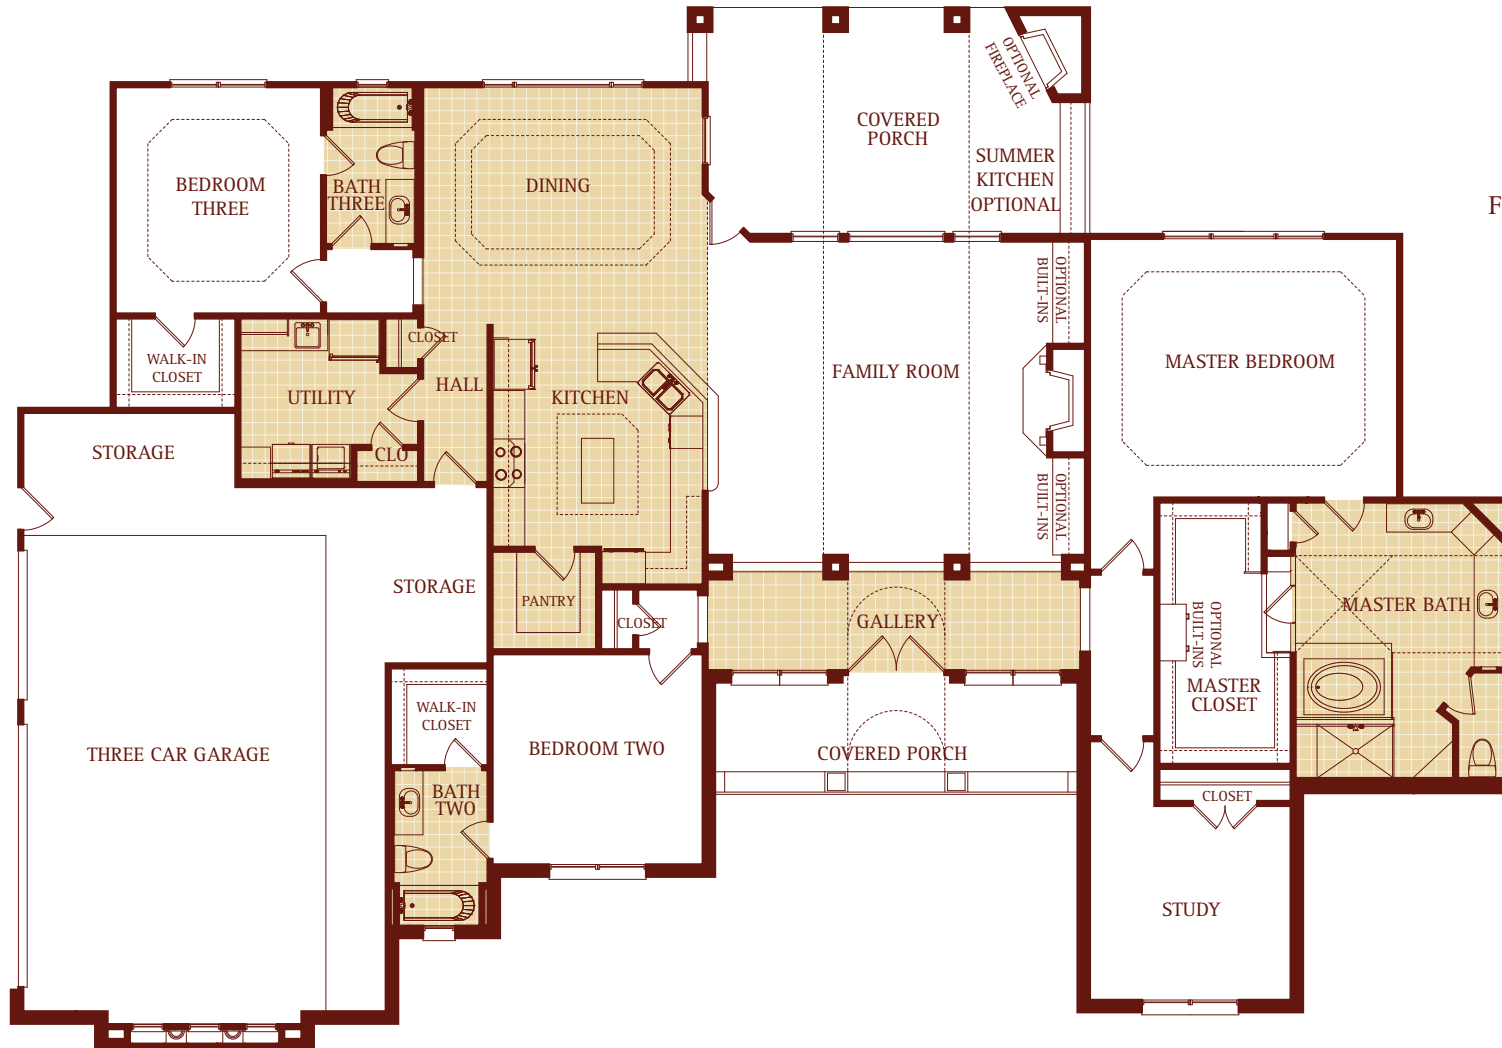

The Bellaire

2970 Square Feet

3 BEDROOMS

3 BATHS

FRONT COVERED PORCH

REAR COVERED PORCH

3 CAR GARAGE

THE BELLAIRE