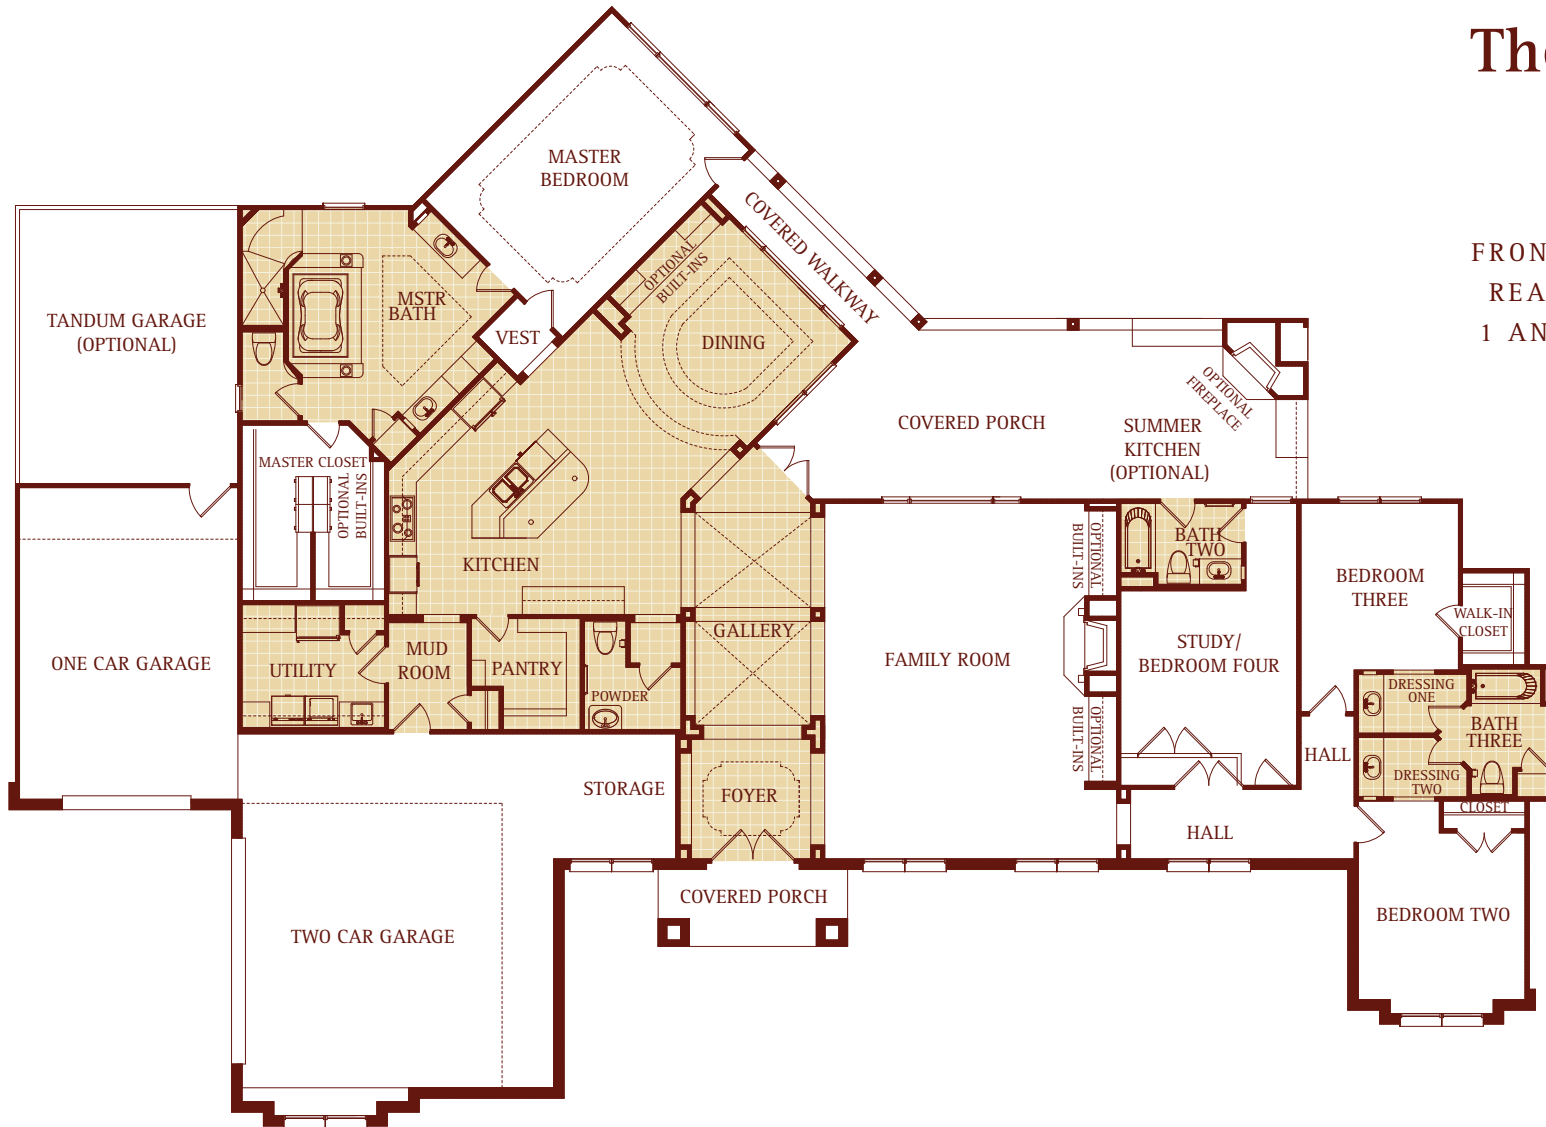

The Palacios

3339 Square Feet

4 BEDROOMS

3 1/2 BATHS

FRONT COVERED PORCH

REAR COVERED PORCH

1 AND 2 CAR GARAGES

THE PALACIOS