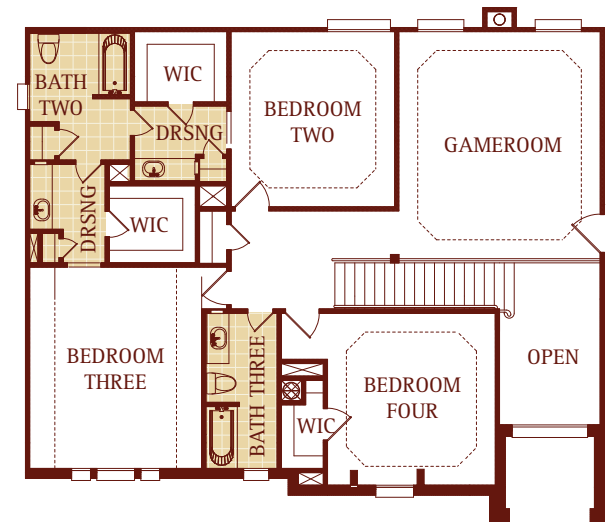

# The Fulshear

4997 Square Feet

4 BEDROOMS  
4 BATHS  
COVERED PORCH  
3 CAR GARAGE

First Floor

Second Floor

**THE FULSHEAR**